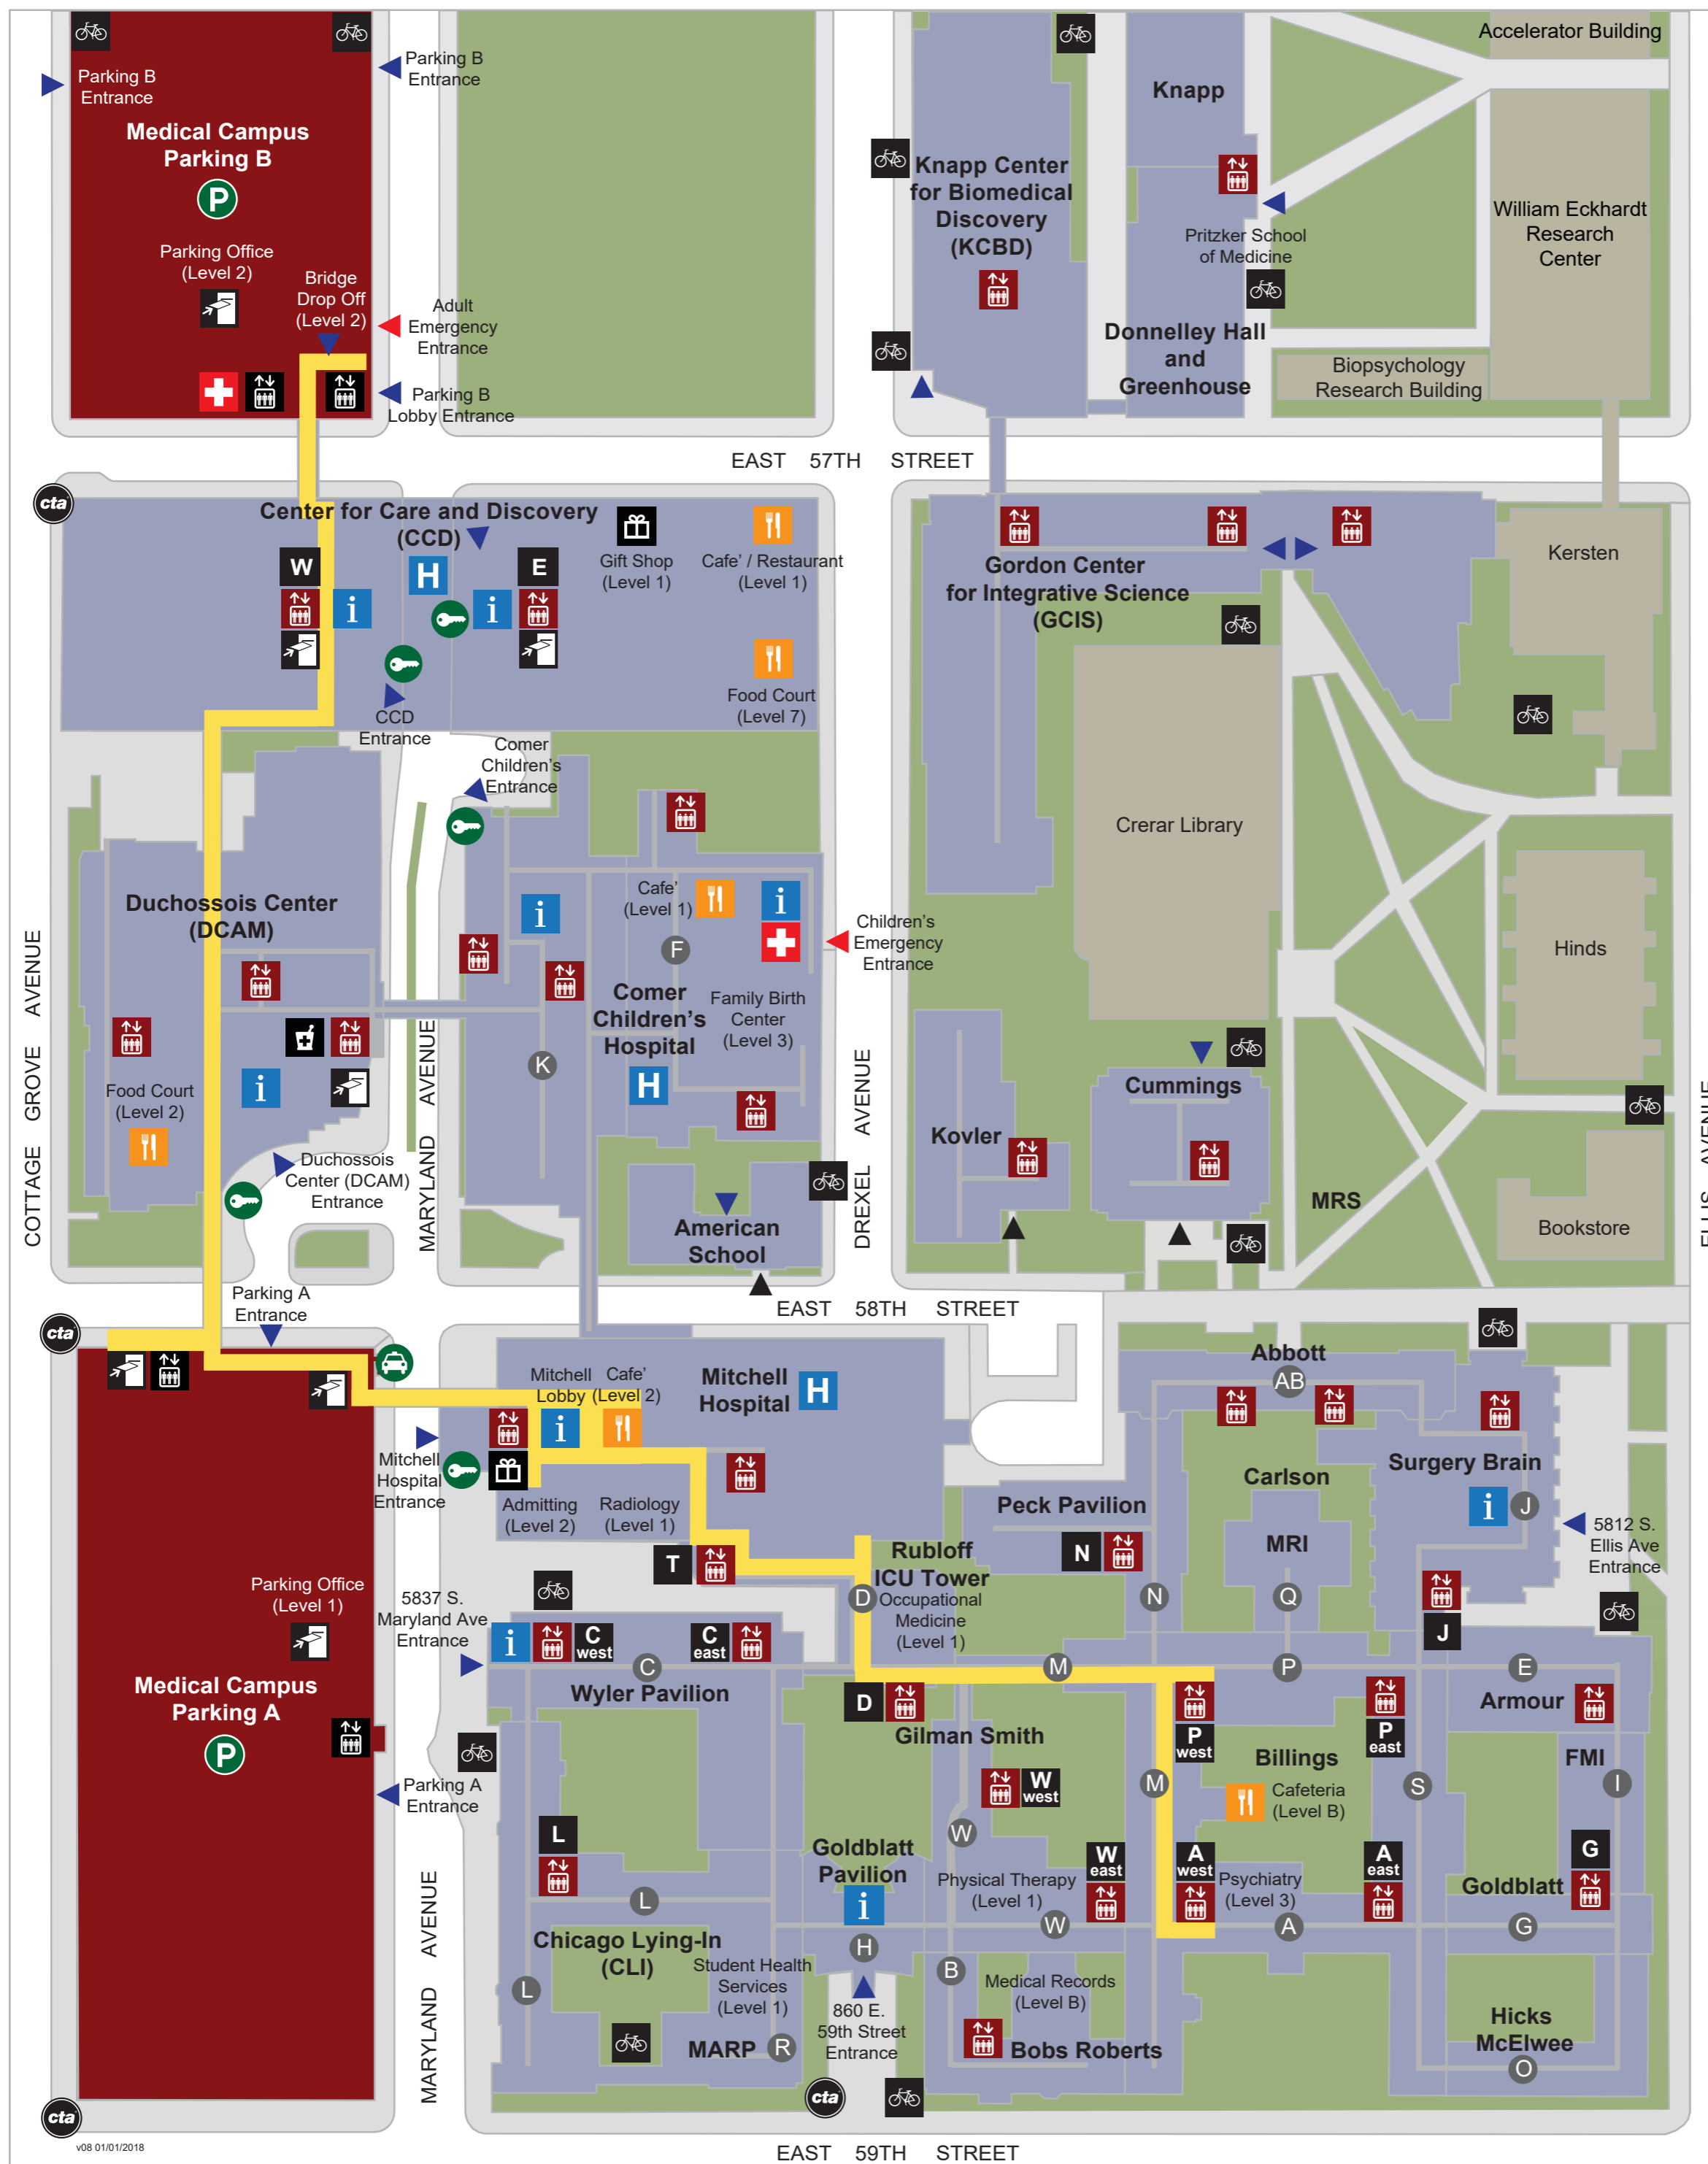

Medical Campus

-  Accessible Entrance
-  Emergency Entrance
-  Entrance
-  Hospital
-  Emergency
-  Information
-  Parking
-  Valet Parking
-  Pay on Foot
-  Taxi Stand
-  Bus Stop
-  Bike Rack
-  Gift Shop
-  Food Court / Café
-  Pharmacy
-  Corridor Names
-  Elevator
-  Visitor Pathway (Level 2)
-  NORTH